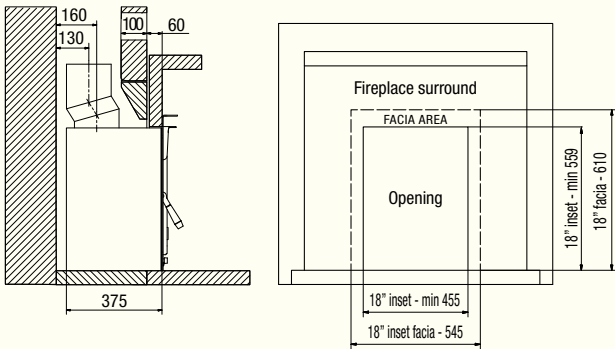

Limiting dimensions of surround and opening

Free flue adapter included!

An rogha is fearr
FIREBIRD
HEATING SOLUTIONS

FIREBIRD HEATING SOLUTIONS LTD.
Údarás Industrial Estate, Baile Mhic Íre, Co. Cork.
t: (026) 45253 e: info@firebird.ie

www.firebird.ie