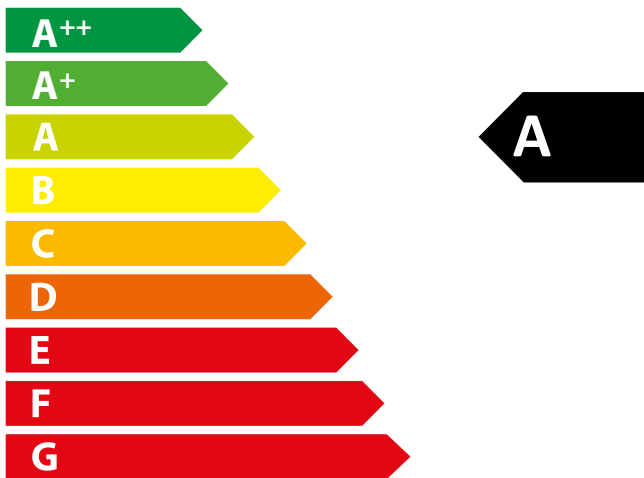

# ENERG

енергия · ενεργεια

## FIREBIRD

HEATING SOLUTIONS

Smoke Exempt Wood  
Burning Dry Inset Stove

**5,0**  
kW