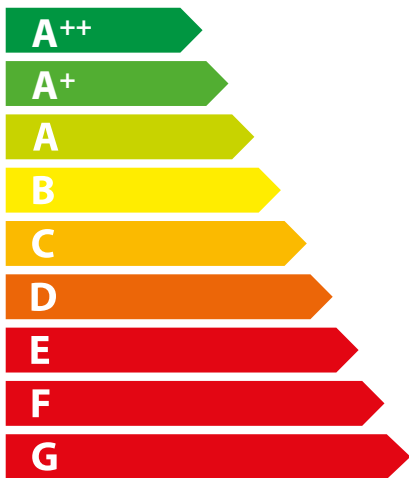

ENERG

енергия · ενεργεια

FIREBIRD

HEATING SOLUTIONS

Freestanding Wood Only
Dry Stove FW5-R

5,0
kW