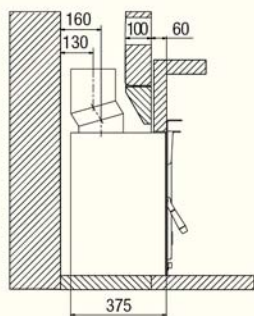

Firebird is delighted to extend their inset stove range to include the **SMOKE EXEMPT WOOD BURNING DRY STOVE**. The stove has been tested to the latest flue emissions control measures ensuring the appliance burns efficiently. With an output of 5kW and its clean technology the stove is ideal for installation into a new build and assists compliance of BER assessments.