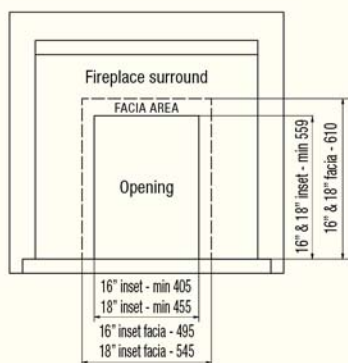

Firebird is delighted to extend their inset stove range to include the **SMOKE EXEMPT WOOD BURNING DRY STOVE**. The stove has been tested to the latest flue emissions control measures ensuring the appliance burns efficiently. With an output of 5kW and its clean technology the stove is ideal for installation into a new build and assists compliance of BER assessments.