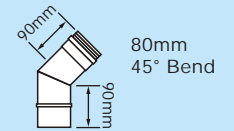

Clearances advised by the British Standards for Open and Balanced Flues fitted to Oil Fired Boilers

Minimum distances to terminals in millimetres as measured from top of the chimney or the rim of a low level discharge opening

A	Directly below an opening, air brick, window, etc.....	600
B	Horizontally to an opening, air brick, window, etc.....	600
C	Below a gutter, eaves or balcony with protection.....	75
D	Below a gutter or a balcony without protection.....	600
E	From vertical sanitary pipework.....	300
F	From an internal or external corner.....	300
G	Above ground or balcony level.....	300
H	From a surface or boundary facing the terminal.....	600
J	From a terminal facing the terminal.....	1200
K	Vertically from a terminal on the same wall.....	1500
L	Horizontally from a terminal on the same wall.....	750
M	Above the highest point of an intersection with the roof.....	600
N	From a vertical structure on the side of the terminal.....	750
O	Above a vertical structure less than 750mm from side of the terminal...	600
P	From a ridge terminal to a vertical structure on the roof.....	1500
Q	From oil tank.....	1800

VERTICAL KIT CONTENTS

Product codes: VT120/VT200

- A Boiler Adapter
- B&C 1000mm length
- D Roof Terminal 1000mm

Please note:

Maximum flue length 6 metres 50-70
6 metres 70-90
5 metres 90-120

Overall length must take into account
45° bend = 500mm length

HIGH LEVEL KIT CONTENTS

Product codes: HL50120/HL120200

- A Boiler Adapter
- B 1000mm length
- C 90° bend
- D Terminal Adjustable 300mm - 500mm

Please note:

Maximum flue length = 4 metres
90° bend equivalent to 1 metre length

Extension Extras

PLUME DISPERSAL KITS

1. Available Lengths
2. 250mm Product code PDK 250
   - 500mm Product code PDK 500
   - 1000mm Product code PDK 1000
   - 1250mm Product code PDK 1250

Product code: PDK 45

Product code: PDK 90