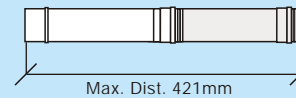

PLUME DISPERSAL KITS

1. Available Lengths
2. 250mm Product code PDK 250
   - 500mm Product code PDK 500
   - 1000mm Product code PDK 1000
   - 1250mm Product code PDK 1250