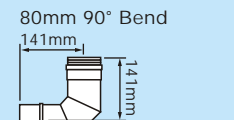

Extension Extras

PLUME DISPERSAL KITS

- Available Lengths
- 250mm Product code PDK 250
 - 500mm Product code PDK 500
 - 1000mm Product code PDK 1000
 - 1250mm Product code PDK 1250

Product code: PDK 45

Product code: PDK 90