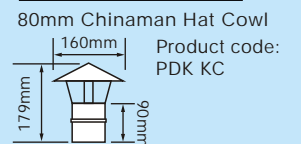

Extension Extras

PLUME DISPERSAL KITS

- Available Lengths
- 250mm Product code PDK 250
 - 500mm Product code PDK 500
 - 1000mm Product code PDK 1000
 - 1250mm Product code PDK 1250

Product code: PDK 45

Product code: PDK 90

High Level Elbow Terminal

Product code: PDK ET

Product code: PDK KC