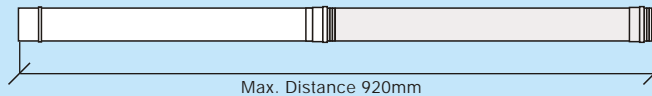

PLUME DISPERSAL KITS

1. Available Lengths
2. 250mm Product code PDK 250
   - 500mm Product code PDK 500
   - 1000mm Product code PDK 1000
   - 1250mm Product code PDK 1250