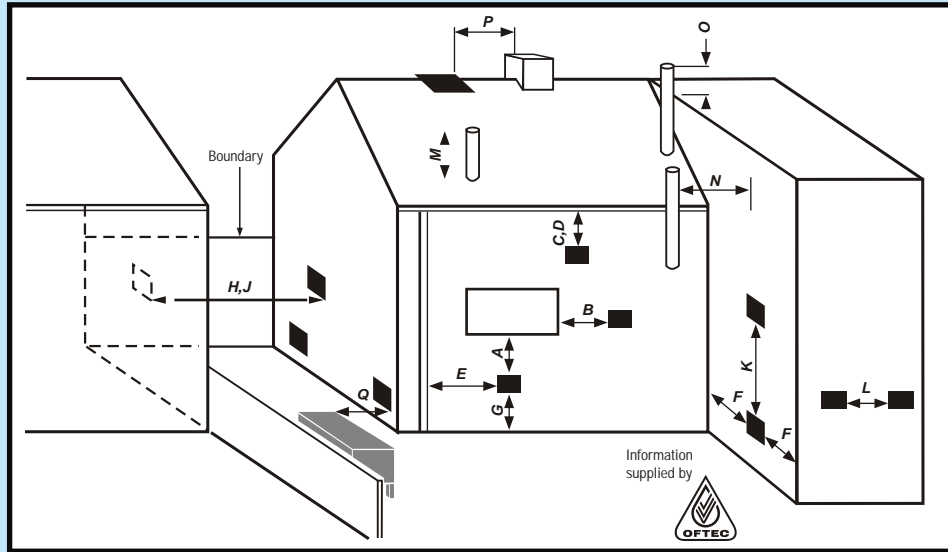

Clearances advised by the British Standards for Open and Balanced Flues fitted to Oil Fired Boilers

Minimum distances to terminals in millimetres as measured from top of the chimney or the rim of a low level discharge opening

A	Directly below an opening, air brick, window, etc.....	600
B	Horizontally to an opening, air brick, window, etc.....	600
C	Below a gutter, eaves or balcony with protection.....	75
D	Below a gutter or a balcony without protection.....	600
E	From vertical sanitary pipework.....	300
F	From an internal or external corner.....	300
G	Above ground or balcony level.....	300
H	From a surface or boundary facing the terminal.....	600
J	From a terminal facing the terminal.....	1200
K	Vertically from a terminal on the same wall.....	1500
L	Horizontally from a terminal on the same wall.....	750
M	Above the highest point of an intersection with the roof.....	600
N	From a vertical structure on the side of the terminal.....	750
O	Above a vertical structure less than 750mm from side of the terminal...	600
P	From a ridge terminal to a vertical structure on the roof.....	1500
Q	From oil tank.....	1800

VERTICAL KIT CONTENTS

Product codes: VT120/VT200

- A Boiler Adapter
- B&C 1000mm length
- D Roof Terminal 1000mm

Please note:

Maximum flue length 6 metres 50-70
6 metres 70-90
5 metres 90-120

Overall length must take into account
45° bend = 500mm length

HIGH LEVEL KIT CONTENTS

Product codes: HL50120/HL120200

- A Boiler Adapter
- B 1000mm length
- C 90° bend
- D Terminal Adjustable 300mm - 500mm

Please note:

Maximum flue length = 4 metres
90° bend equivalent to 1 metre length