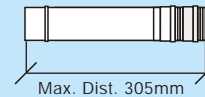

PLUME DISPERSAL KITS

1. Available Lengths
2. 250mm Product code PDK 250
   - 500mm Product code PDK 500
   - 1000mm Product code PDK 1000
   - 1250mm Product code PDK 1250