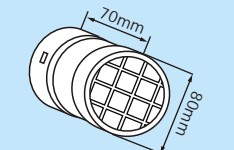

HIGH LEVEL KIT CONTENTS

Product codes: HL50120/HL120200

- A Boiler Adapter
- B 1000mm length
- C 90° bend
- D Terminal Adjustable 300mm - 500mm

Please note:

Maximum flue length = 4 metres
90° bend equivalent to 1 metre length

Extension Extras

PLUME DISPERSAL KITS

- Available Lengths
- 250mm Product code PDK 250
 - 500mm Product code PDK 500
 - 1000mm Product code PDK 1000
 - 1250mm Product code PDK 1250

Product code: PDK 45

Product code: PDK 90

High Level Elbow Terminal

Product code: PDK ET

Product code: PDK KC