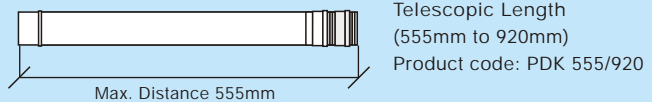

PLUME DISPERSAL KITS

1. Available Lengths
2. 250mm Product code PDK 250
   - 500mm Product code PDK 500
   - 1000mm Product code PDK 1000
   - 1250mm Product code PDK 1250