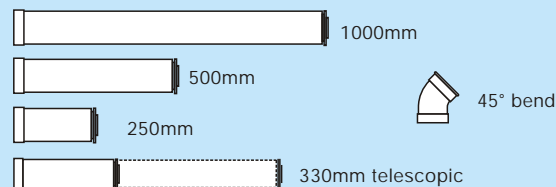

Extension Extras