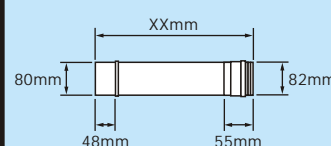

PLUME DISPERSAL KITS

1. Available Lengths
2. 250mm Product code PDK 250
   - 500mm Product code PDK 500
   - 1000mm Product code PDK 1000
   - 1250mm Product code PDK 1250